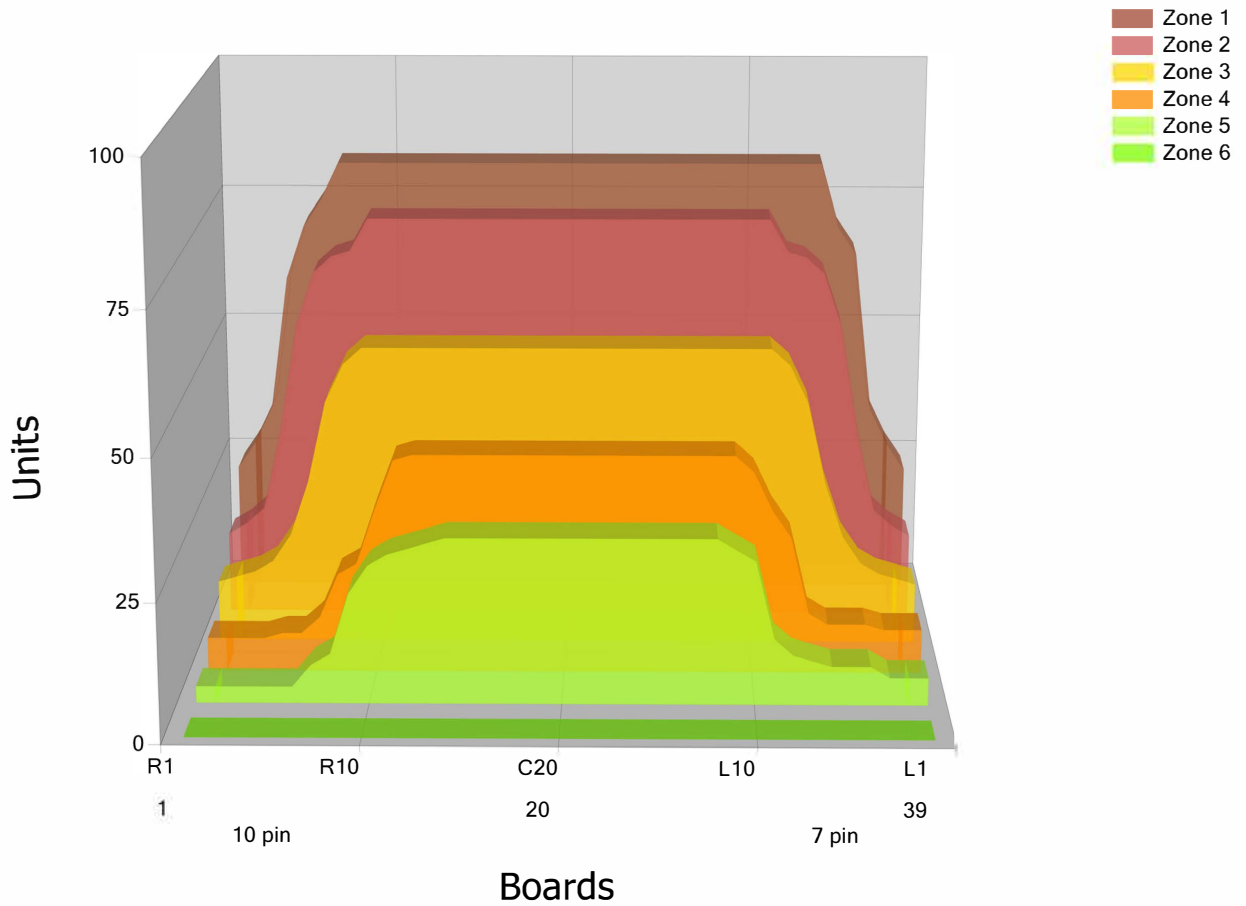

k-rauta masa

Conditioner: Logic

Cleaner: Invincible

Zone Configuration

Cleaner Transition

Volume: 23.18

Mode: Clean and Condition

Speed: Max Clean

Start Cleaner Spray: 0 feet

Start Squeegee: 0 feet

Start Conditioning: 6 Inches

Split Pattern: No

Zone 1	Avg	Ratio	Zone 2	Avg	Ratio	Zone 3	Avg	Ratio	Zone 4	Avg	Ratio
Left	66.80	1.23 : 1	Left	48.60	1.54 : 1	Left	24.60	2.24 : 1	Left	9.20	4.35 : 1
Right	64.40	1.27 : 1	Right	48.60	1.54 : 1	Right	24.60	2.24 : 1	Right	7.20	5.56 : 1
Center	82.00		Center	75.00		Center	55.00		Center	40.00	
Zone 5	Avg	Ratio	Zone 6	Avg	Ratio						
Left	6.80	4.41 : 1	Left	0.00	1.00 : 1						
Right	3.80	7.89 : 1	Right	0.00	1.00 : 1						
Center	30.00		Center	0.00							

Volume by Board