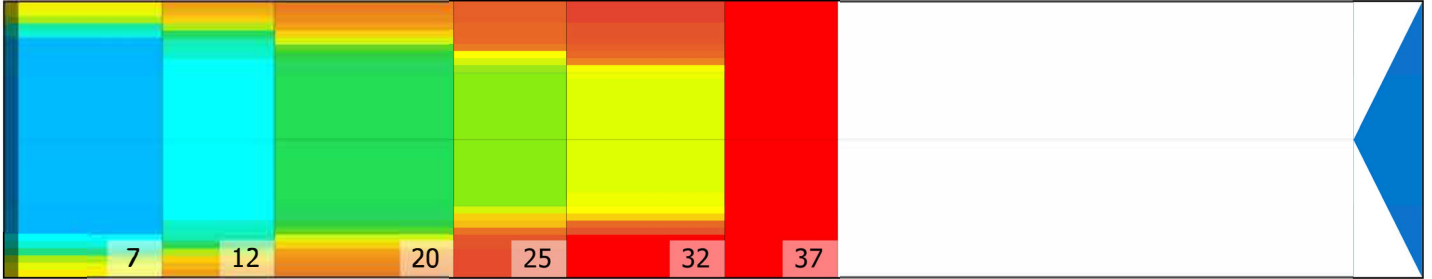

k-rauta masa

Conditioner: Logic

Cleaner: Invincible

Zone Configuration

Cleaner Transition

Volume: 23.18

Mode: Clean and Condition

Speed: Max Clean

Start Cleaner Spray: 0 feet

Start Squeegee: 0 feet

Start Conditioning: 6 Inches

Split Pattern: No

Zone 1	Avg	Ratio	Zone 2	Avg	Ratio	Zone 3	Avg	Ratio	Zone 4	Avg	Ratio
Left	66.80	1.23 : 1	Left	48.60	1.54 : 1	Left	24.60	2.24 : 1	Left	9.20	4.35 : 1
Right	64.40	1.27 : 1	Right	48.60	1.54 : 1	Right	24.60	2.24 : 1	Right	7.20	5.56 : 1
Center	82.00		Center	75.00		Center	55.00		Center	40.00	
Zone 5	Avg	Ratio	Zone 6	Avg	Ratio						
Left	6.80	4.41 : 1	Left	0.00	1.00 : 1						
Right	3.80	7.89 : 1	Right	0.00	1.00 : 1						
Center	30.00		Center	0.00							