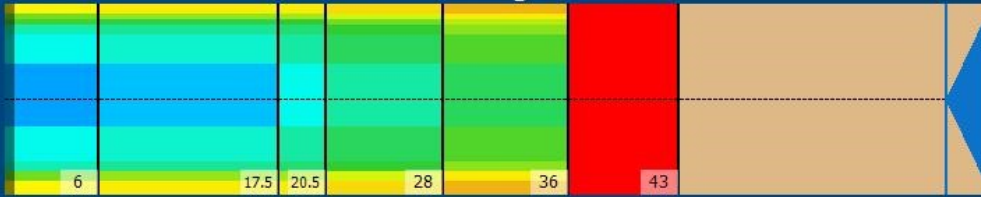

KELI2

Conditioner: Logic

Cleaner: Invincible

Zone Configuration

Cleaner Transition

Volume: 33.16

Mode: Clean and Condition

Speed: Max Clean

Start Cleaner Spray: 0 feet

Start Squeegee: 0 feet

Start Conditioning: 6 Inches

Split Pattern: No

Zone	Avg	Ratio
Zone 1		
Left	59.00	1.42 : 1
Right	48.00	1.75 : 1
Center	84.00	
Zone 2		
Left	56.80	1.43 : 1
Right	44.60	1.82 : 1
Center	81.00	
Zone 3		
Left	53.20	1.37 : 1
Right	42.20	1.73 : 1
Center	73.00	
Zone 4		
Left	45.40	1.41 : 1
Right	36.20	1.77 : 1
Center	64.00	
Zone 5		
Left	36.20	1.52 : 1
Right	28.20	1.95 : 1
Center	55.00	
Zone 6		
Left	0.00	1.00 : 1
Right	0.00	1.00 : 1
Center	0.00	