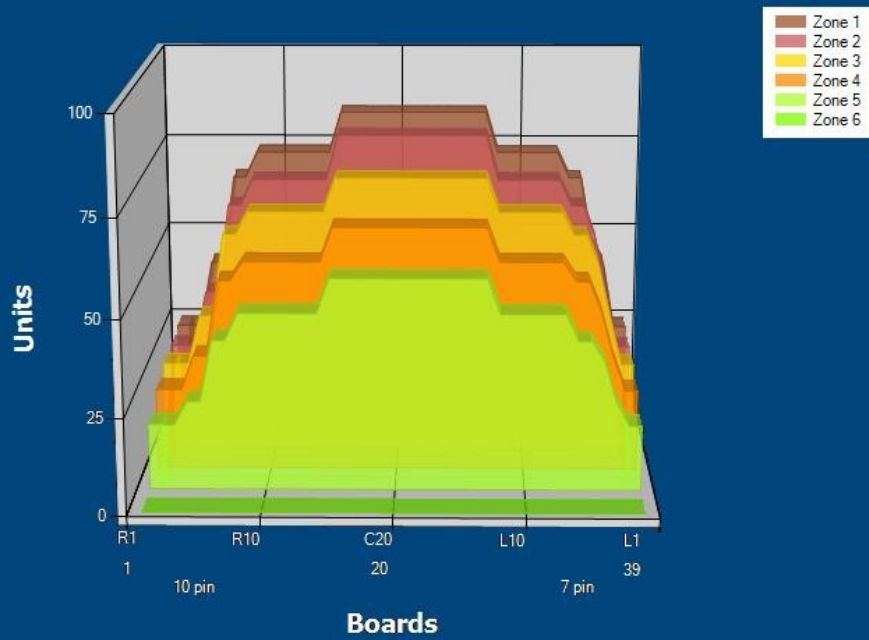

KELI2

Conditioner: Logic

Cleaner: Invincible

Zone Configuration

Cleaner Transition

Volume: 33.16

Mode: Clean and Condition

Speed: Max Clean

Start Cleaner Spray: 0 feet

Start Squeegee: 0 feet

Start Conditioning: 6 Inches

Split Pattern: No

Zone	Avg	Ratio
Zone 1		
Left	59.00	1.42 : 1
Right	48.00	1.75 : 1
Center	84.00	
Zone 2		
Left	56.80	1.43 : 1
Right	44.60	1.82 : 1
Center	81.00	
Zone 3		
Left	53.20	1.37 : 1
Right	42.20	1.73 : 1
Center	73.00	
Zone 4		
Left	45.40	1.41 : 1
Right	36.20	1.77 : 1
Center	64.00	
Zone 5		
Left	36.20	1.52 : 1
Right	28.20	1.95 : 1
Center	55.00	
Zone 6		
Left	0.00	1.00 : 1
Right	0.00	1.00 : 1
Center	0.00	

Volume by Board