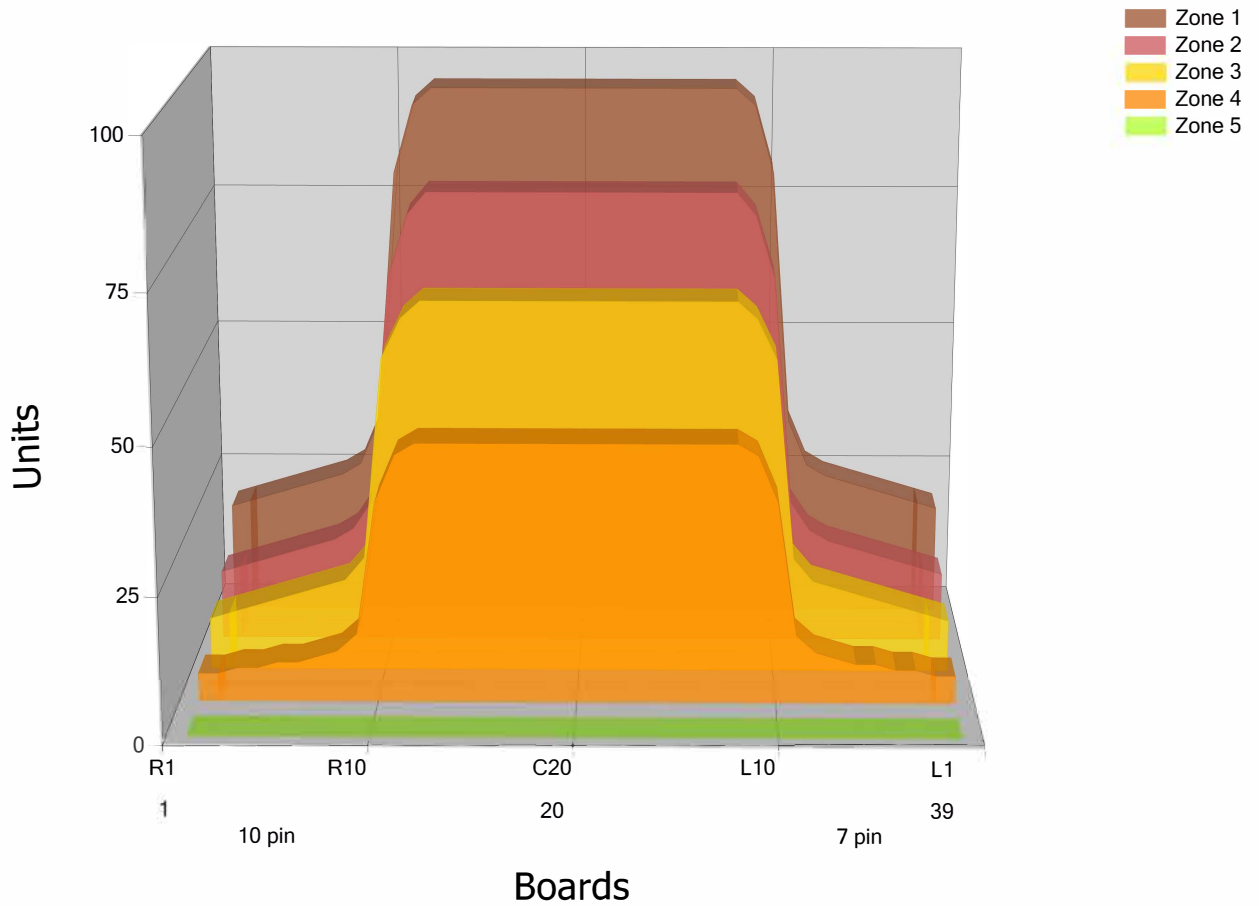

# Kesäkisa2021

Conditioner: Logic

Cleaner: MAX20

## Zone Configuration

Cleaner Transition

Volume: 24.94

Mode: Clean and Condition

Speed: Max Clean

Start Cleaner Spray: 0 feet

Start Squeegee: 0 feet

Start Conditioning: 6 Inches

Split Pattern: No

Zone 1	Avg	Ratio	Zone 2	Avg	Ratio	Zone 3	Avg	Ratio	Zone 4	Avg	Ratio
Left	23.00	4.13 : 1	Left	16.00	5.00 : 1	Left	13.00	5.00 : 1	Left	6.80	6.62 : 1
Right	23.00	4.13 : 1	Right	16.00	5.00 : 1	Right	13.00	5.00 : 1	Right	6.80	6.62 : 1
Center	95.00		Center	80.00		Center	65.00		Center	45.00	

Zone 5	Avg	Ratio
Left	0.00	1.00 : 1
Right	0.00	1.00 : 1
Center	0.00	

Volume by Board