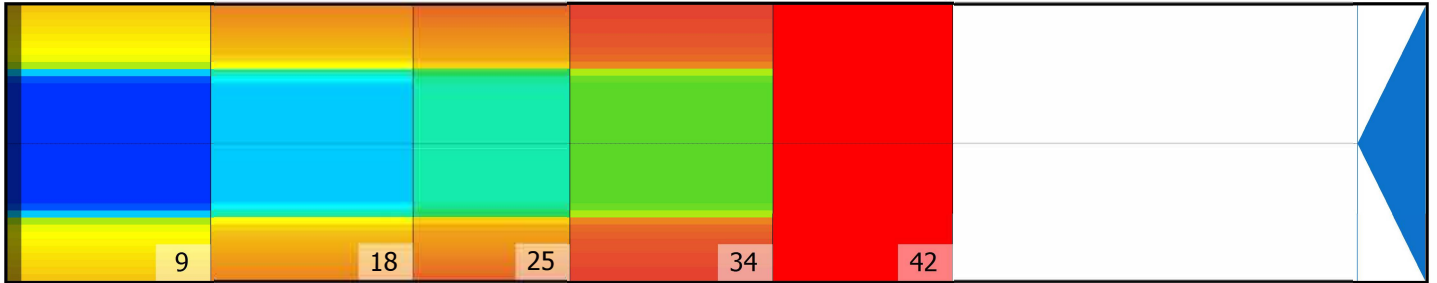

## Zone Configuration

Cleaner Transition

Volume: 24.94

Mode: Clean and Condition

Speed: Max Clean

Start Cleaner Spray: 0 feet

Start Squeegee: 0 feet

Start Conditioning: 6 Inches

Split Pattern: No

Zone 1	Avg	Ratio	Zone 2	Avg	Ratio	Zone 3	Avg	Ratio	Zone 4	Avg	Ratio
Left	23.00	4.13 : 1	Left	16.00	5.00 : 1	Left	13.00	5.00 : 1	Left	6.80	6.62 : 1
Right	23.00	4.13 : 1	Right	16.00	5.00 : 1	Right	13.00	5.00 : 1	Right	6.80	6.62 : 1
Center	95.00		Center	80.00		Center	65.00		Center	45.00	

Zone 5	Avg	Ratio
Left	0.00	1.00 : 1
Right	0.00	1.00 : 1
Center	0.00	

Volume by Board