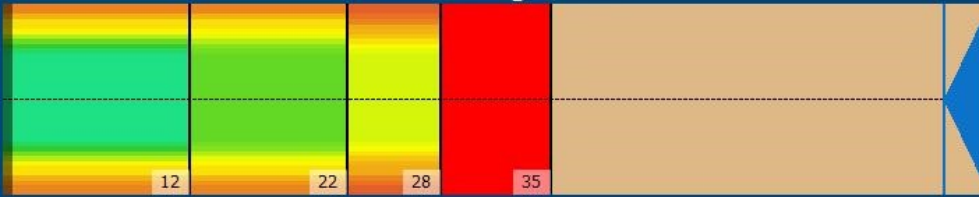

## Zone Configuration

Cleaner Transition

Volume: 16.17  
 Mode: Clean and Condition  
 Speed: Max Clean  
 Start Cleaner Spray: 0 feet  
 Start Squeegee: 0 feet  
 Start Conditioning: 6 Inches  
 Split Pattern: No

Zone 1	Avg	Ratio	Zone 2	Avg	Ratio	Zone 3	Avg	Ratio	Zone 4	Avg	Ratio
Left	23.80	2.52 : 1	Left	22.60	1.95 : 1	Left	14.80	2.03 : 1	Left	1.00	1.00 : 1
Right	19.80	3.03 : 1	Right	19.80	2.22 : 1	Right	14.20	2.11 : 1	Right	1.00	1.00 : 1
Center	80.00		Center	44.00		Center	30.00		Center	1.00	