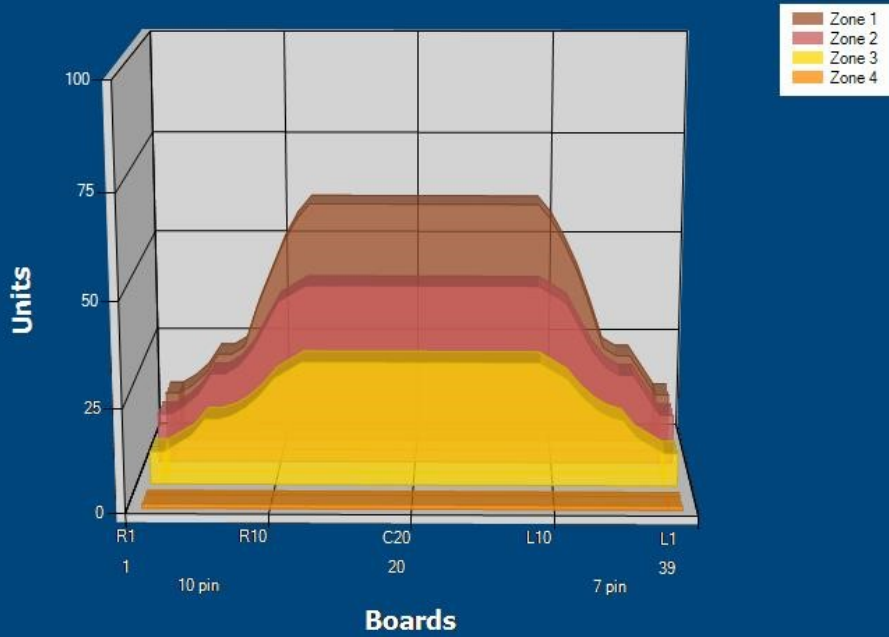

# LYHYT 35

Conditioner: Logic

Cleaner: Invincible

## Zone Configuration

Cleaner Transition

Volume: 16.17  
 Mode: Clean and Condition  
 Speed: Max Clean  
 Start Cleaner Spray: 0 feet  
 Start Squeegee: 0 feet  
 Start Conditioning: 6 Inches  
 Split Pattern: No

Zone 1	Avg	Ratio	Zone 2	Avg	Ratio	Zone 3	Avg	Ratio	Zone 4	Avg	Ratio
Left	23.80	2.52 : 1	Left	22.60	1.95 : 1	Left	14.80	2.03 : 1	Left	1.00	1.00 : 1
Right	19.80	3.03 : 1	Right	19.80	2.22 : 1	Right	14.20	2.11 : 1	Right	1.00	1.00 : 1
Center	80.00		Center	44.00		Center	30.00		Center	1.00	

## Volume by Board