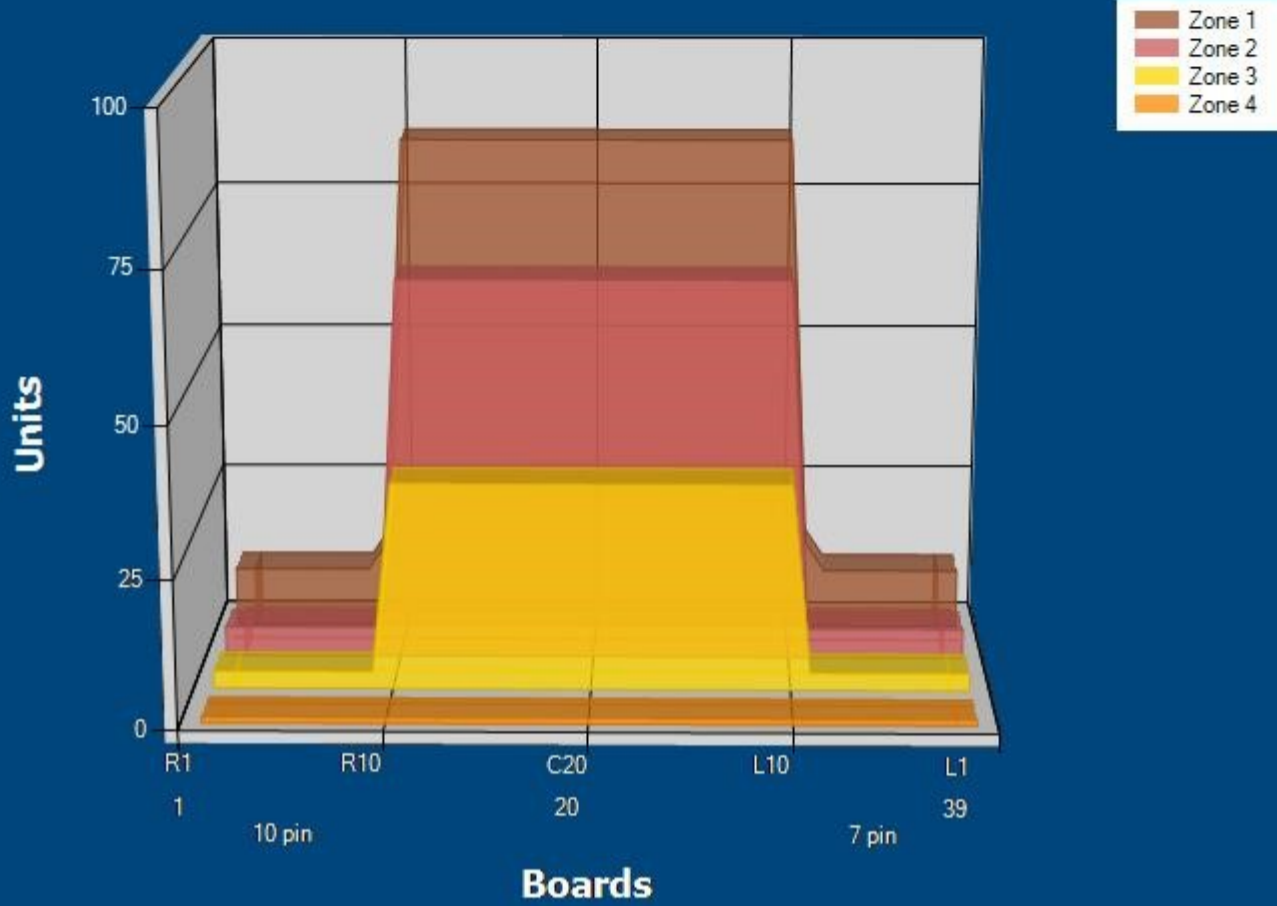

KELI 2

Conditioner:

Cleaner:

Zone Configuration

Cleaner Transition

Volume: 17.69
 Mode: Clean and Condition
 Speed: Max Clean
 Start Cleaner Spray: 0 feet
 Start Squeegee: 0 feet
 Start Conditioning: 6 Inches
 Split Pattern: No

Zone 1	Ava	Ratio	Zone 2	Ava	Ratio	Zone 3	Ava	Ratio	Zone 4	Ava	Ratio
Left	10.00	8.50 : 1	Left	5.00	13.00 : 1	Left	3.00	11.67 : 1	Left	1.00	1.00 : 1
Right	10.00	8.50 : 1	Right	5.00	13.00 : 1	Right	3.00	11.67 : 1	Right	1.00	1.00 : 1
Center	85.00		Center	65.00		Center	35.00		Center	1.00	

Volume by Board