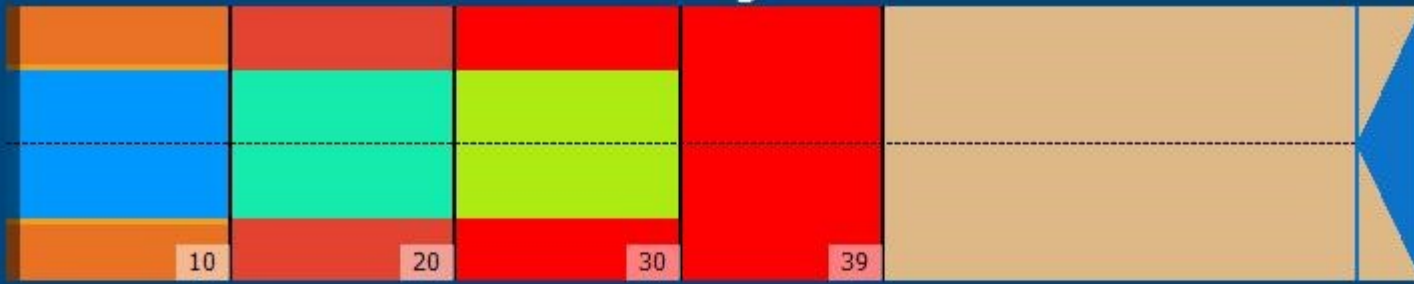

KELI 2

Conditioner:

Cleaner:

Zone Configuration

Cleaner Transition

Volume: 17.69
 Mode: Clean and Condition
 Speed: Max Clean
 Start Cleaner Spray: 0 feet
 Start Squeegee: 0 feet
 Start Conditioning: 6 Inches
 Split Pattern: No

Zone 1	Ava	Ratio	Zone 2	Ava	Ratio	Zone 3	Ava	Ratio	Zone 4	Ava	Ratio
Left	10.00	8.50 : 1	Left	5.00	13.00 : 1	Left	3.00	11.67 : 1	Left	1.00	1.00 : 1
Right	10.00	8.50 : 1	Right	5.00	13.00 : 1	Right	3.00	11.67 : 1	Right	1.00	1.00 : 1
Center	85.00		Center	65.00		Center	35.00		Center	1.00	